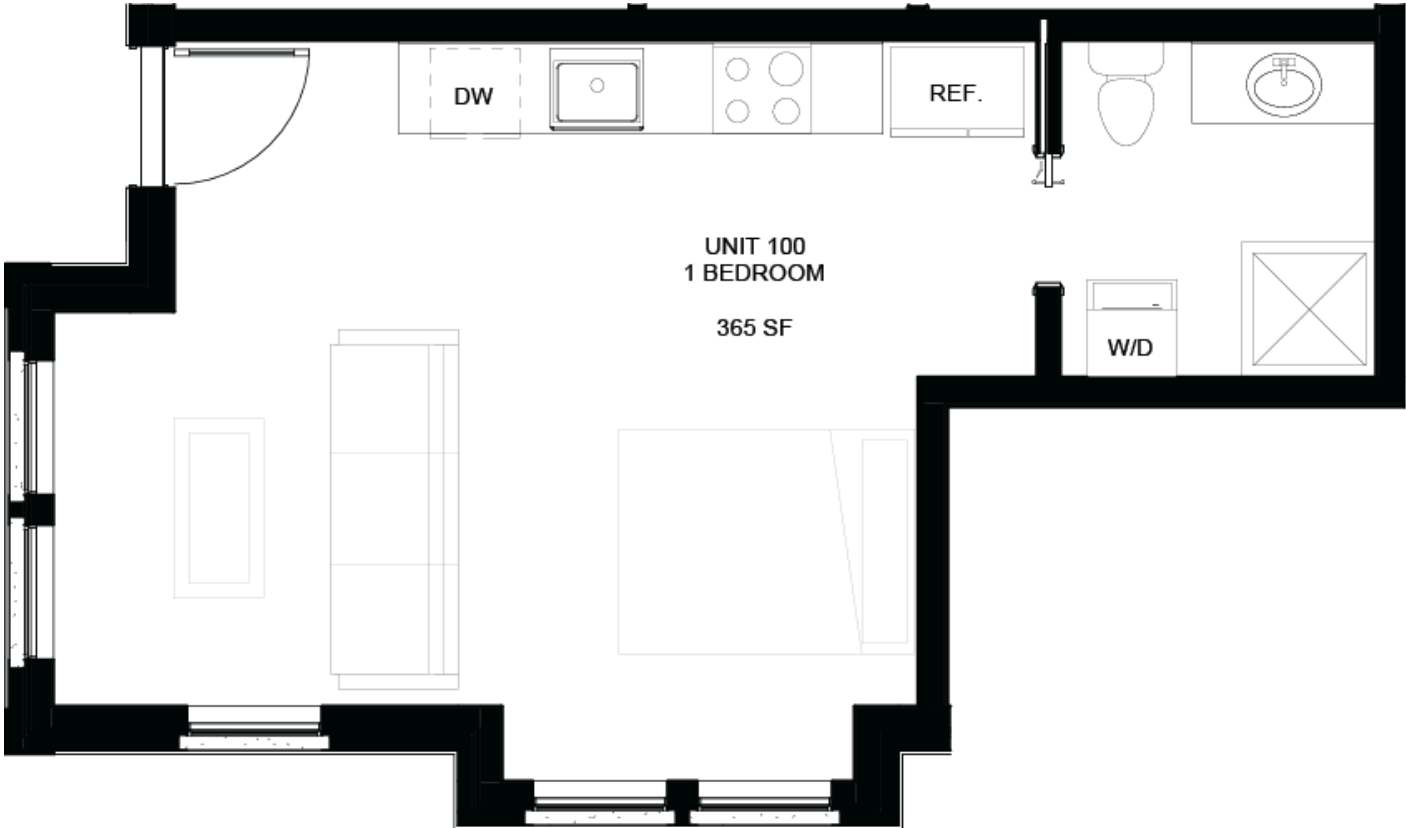

100

ONE BEDROOM GROUND FLOOR

GLENARMRESIDENCES.COM

| | |
|----------------|-----------------|
| LAYOUT | 1 BEDROOM |
| BATH | 1 BATH |
| SQUARE FEET | 365 |
| FLOOR | FIRST FLOOR |
| GARAGE | NOT INCLUDED |
| FINISH PACKAGE | WHITE AND BRASS |