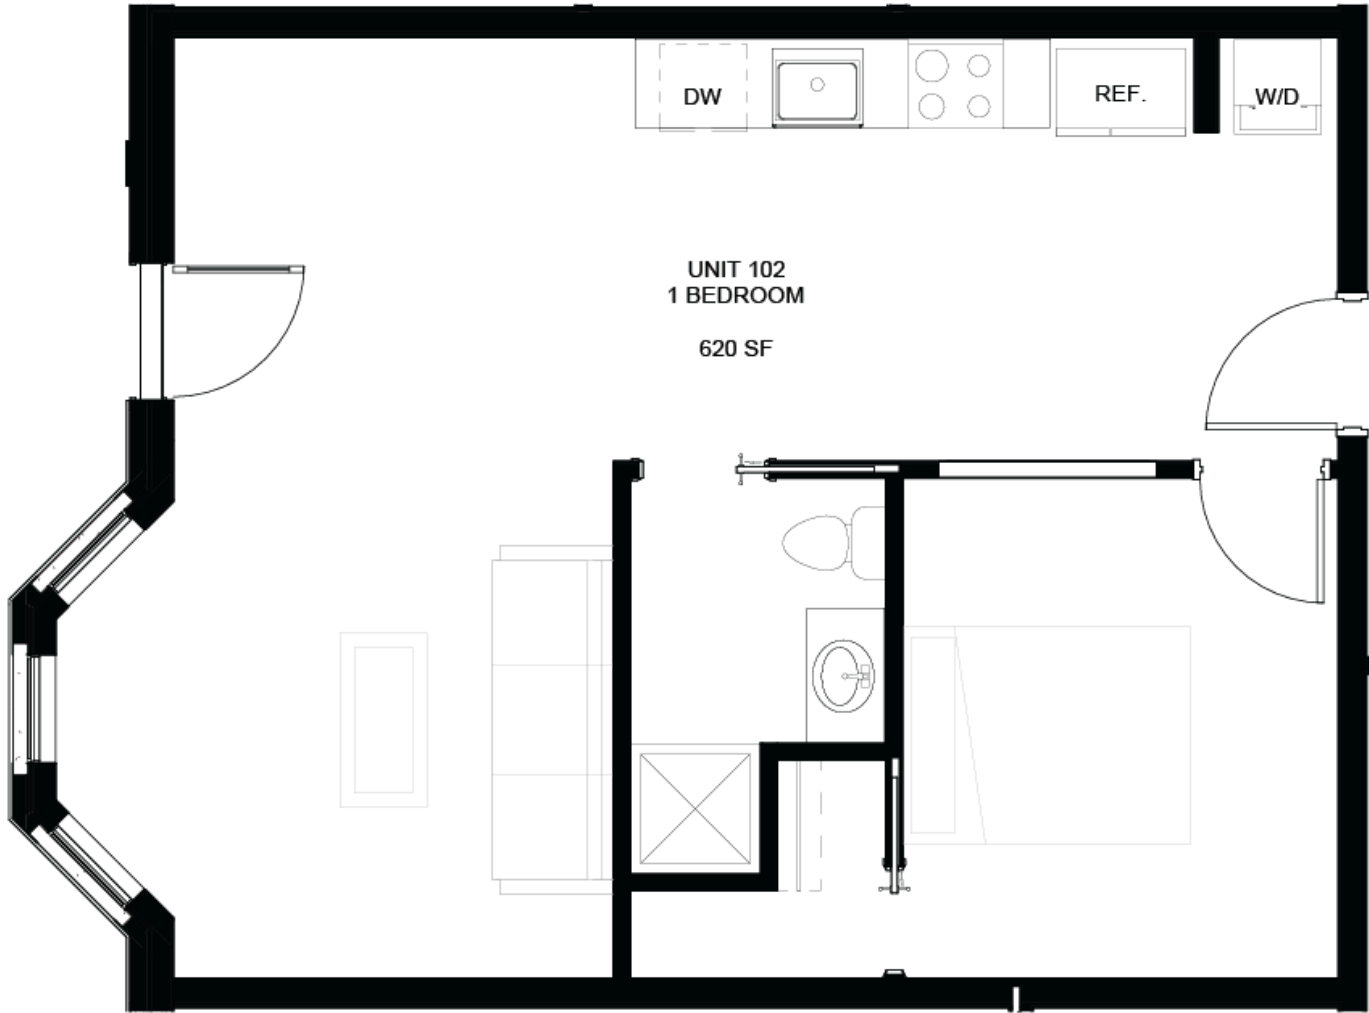

102

ONE BEDROOM GROUND FLOOR

GLENARMRESIDENCES.COM

LAYOUT	1 BEDROOM
BATH	1 BATH
SQUARE FEET	620
FLOOR	FIRST FLOOR
GARAGE	NOT INCLUDED
FINISH PACKAGE	WHITE AND BRASS

Prices, plans and terms are effective on the date of publication and are subject to change without notice. Square footage is approximate per architectural plan and actual square footage may vary. Buyer should do his/her own evaluation of usable space available. Features and selections may vary and may not be included in purchase price. RTO 61522