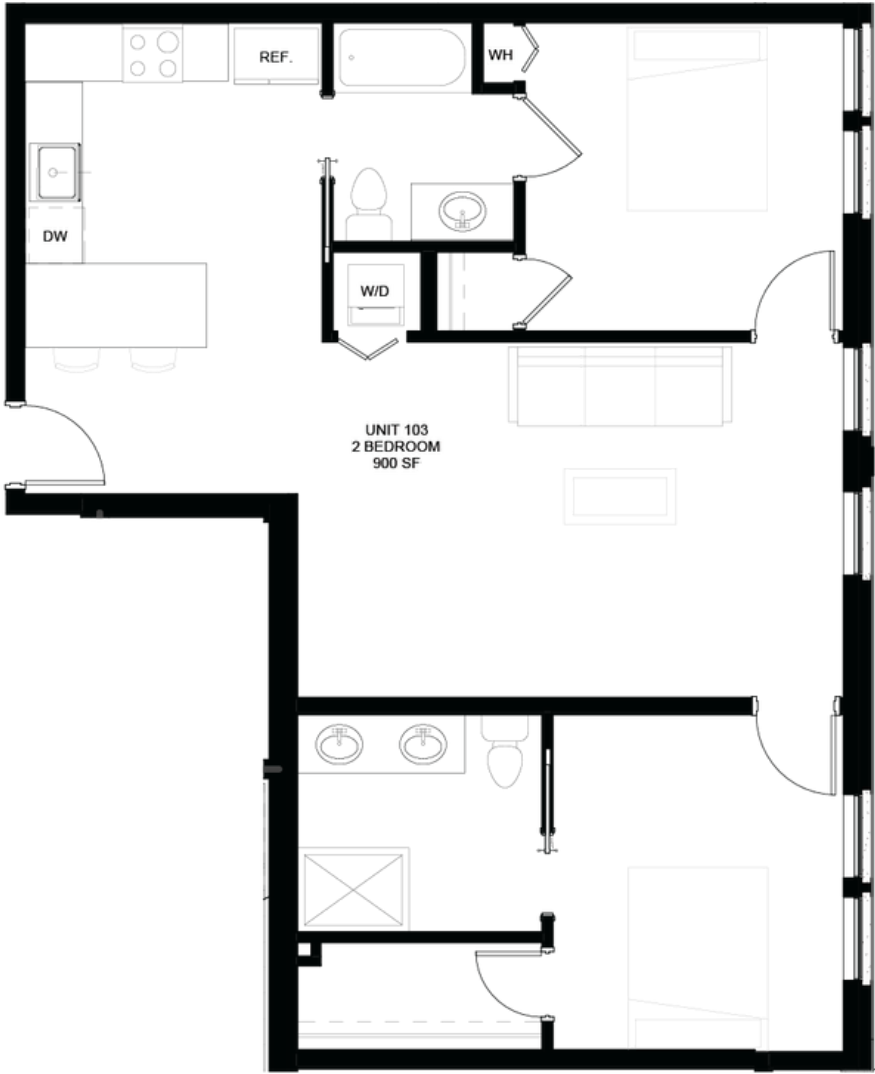

# 103

## TWO BEDROOM PREMIUM LAYOUT

GLENARMRESIDENCES.COM

LAYOUT	2 BEDROOM
BATH	2 BATH
SQUARE FEET	900
FLOOR	FIRST FLOOR
GARAGE	NOT INCLUDED
FINISH PACKAGE	WHITE AND BRASS

Prices, plans and terms are effective on the date of publication and are subject to change without notice. Square footage is approximate per architectural plan and actual square footage may vary. Buyer should do his/her own evaluation of usable space available. Features and selections may vary and may not be included in purchase price. RTO 61522