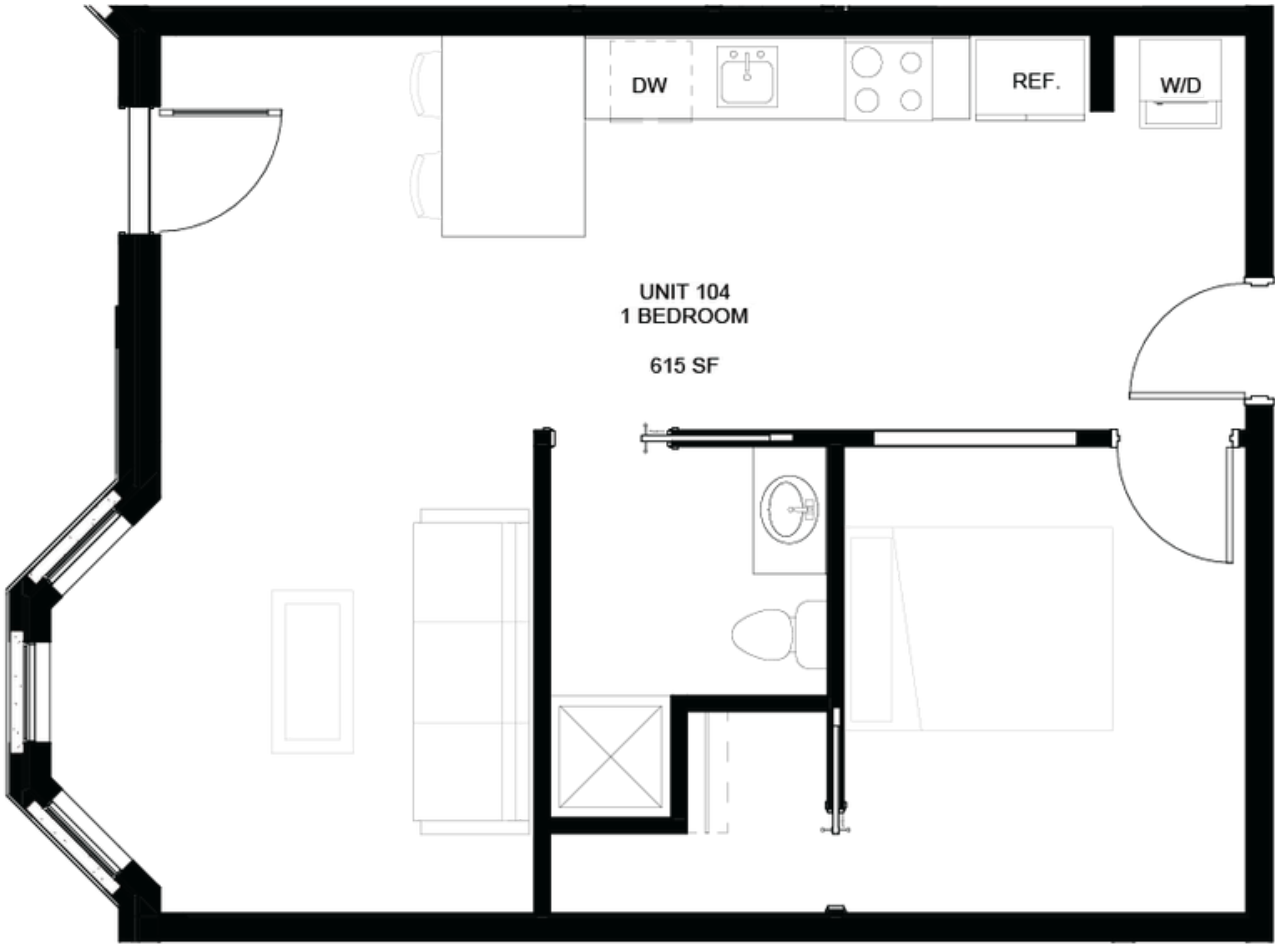

# 104

## ONE BEDROOM GROUND FLOOR

GLENARMRESIDENCES.COM

LAYOUT	1 BEDROOM
BATH	1 BATH
SQUARE FEET	615
FLOOR	FIRST FLOOR
GARAGE	NOT INCLUDED
FINISH PACKAGE	WHITE AND BRASS

Prices, plans and terms are effective on the date of publication and are subject to change without notice. Square footage is approximate per architectural plan and actual square footage may vary. Buyer should do his/her own evaluation of usable space available. Features and selections may vary and may not be included in purchase price. RTO 61522