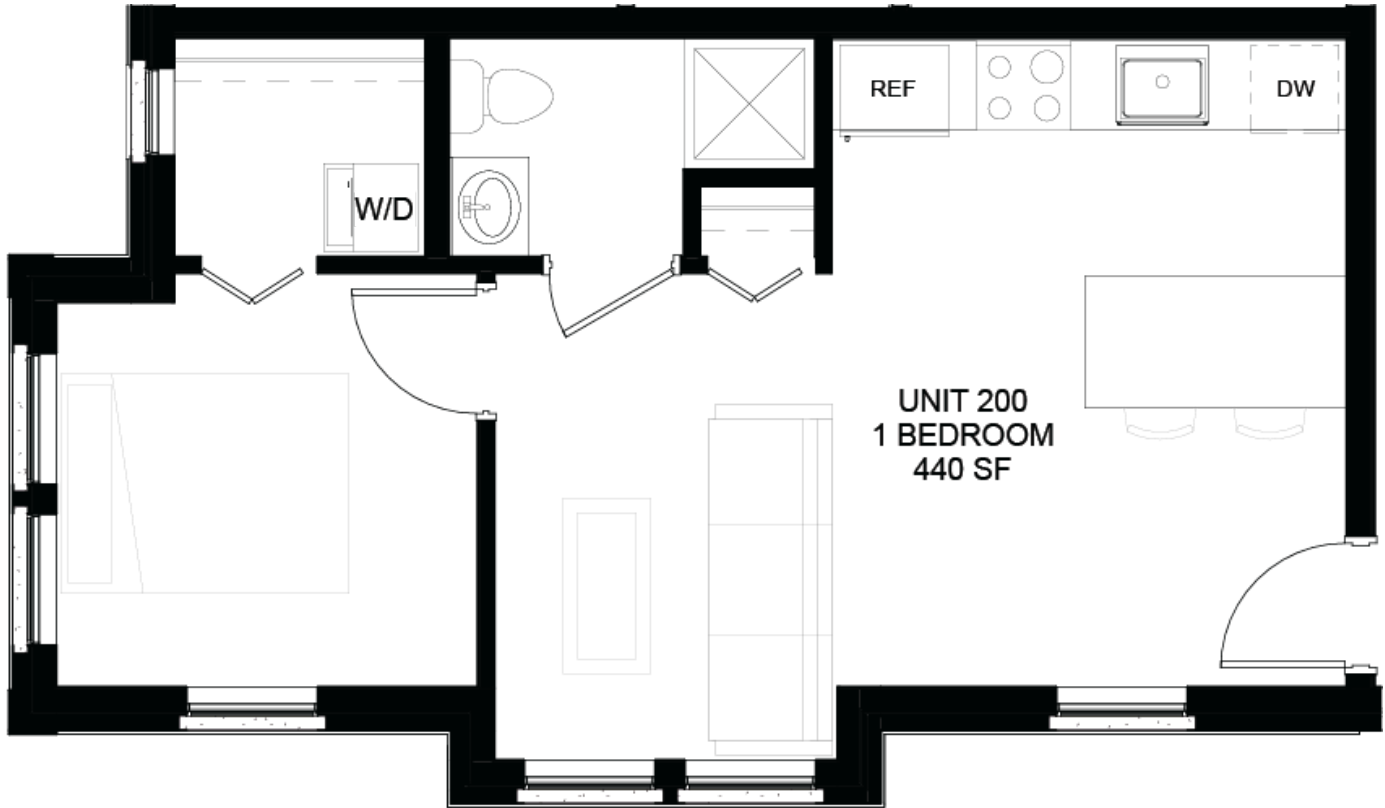

200

ONE BEDROOM SECOND FLOOR

GLENARMRESIDENCES.COM

LAYOUT	1 BEDROOM
BATH	1 BATH
SQUARE FEET	440
FLOOR	SECOND FLOOR
GARAGE	NOT INCLUDED
FINISH PACKAGE	WHITE AND BRASS

Prices, plans and terms are effective on the date of publication and are subject to change without notice. Square footage is approximate per architectural plan and actual square footage may vary. Buyer should do his/her own evaluation of usable space available. Features and selections may vary and may not be included in purchase price. RTO 61522