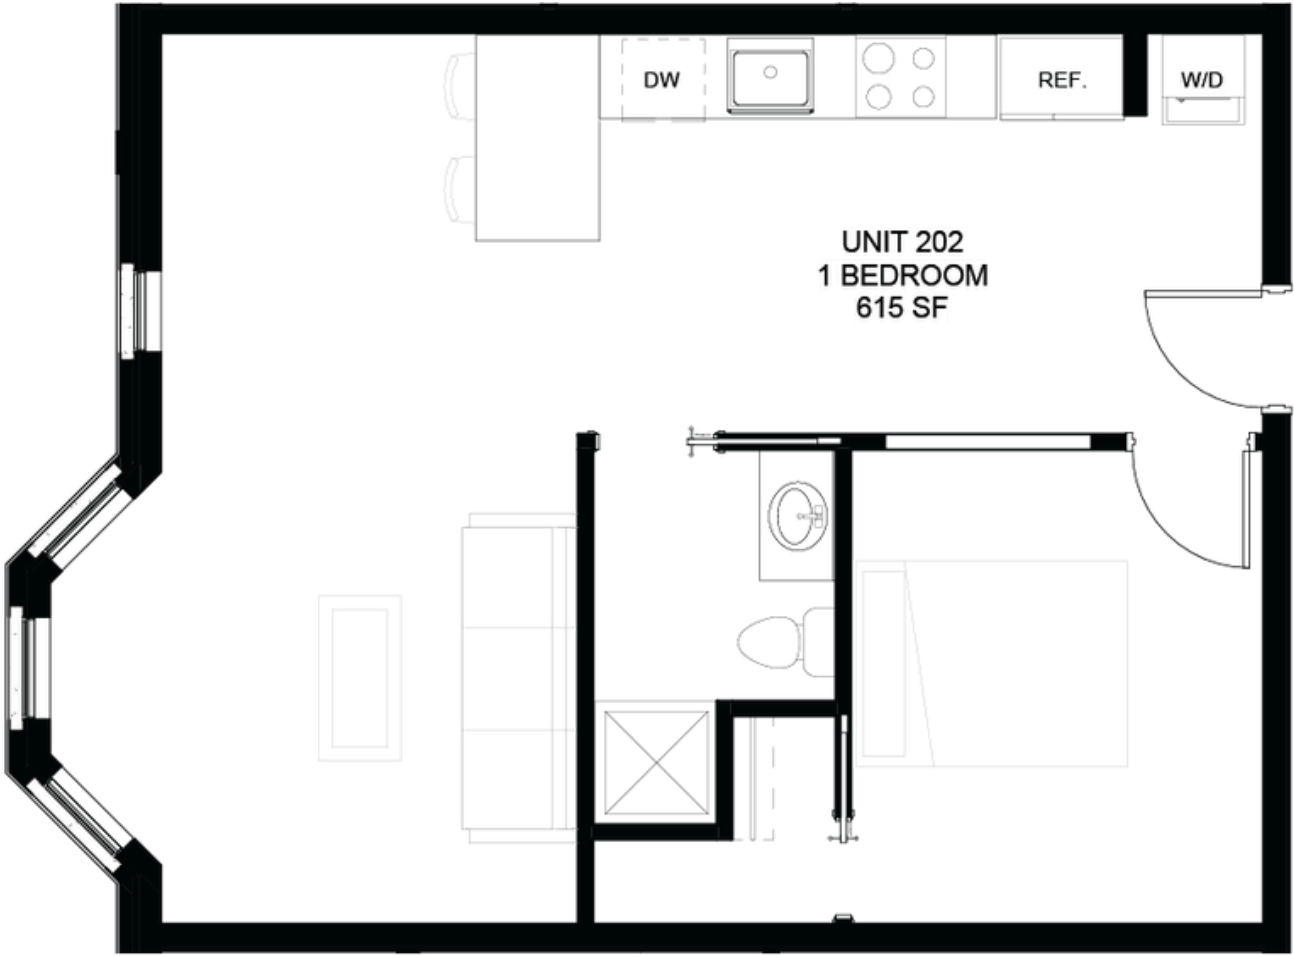

202

ONE BEDROOM SECOND FLOOR

GLENARMRESIDENCES.COM

LAYOUT	1 BEDROOM
BATH	1 BATH
SQUARE FEET	615
FLOOR	SECOND FLOOR
GARAGE	NOT INCLUDED
FINISH PACKAGE	WHITE AND BRASS

Prices, plans and terms are effective on the date of publication and are subject to change without notice. Square footage is approximate per architectural plan and actual square footage may vary. Buyer should do his/her own evaluation of usable space available. Features and selections may vary and may not be included in purchase price. RTO 61522