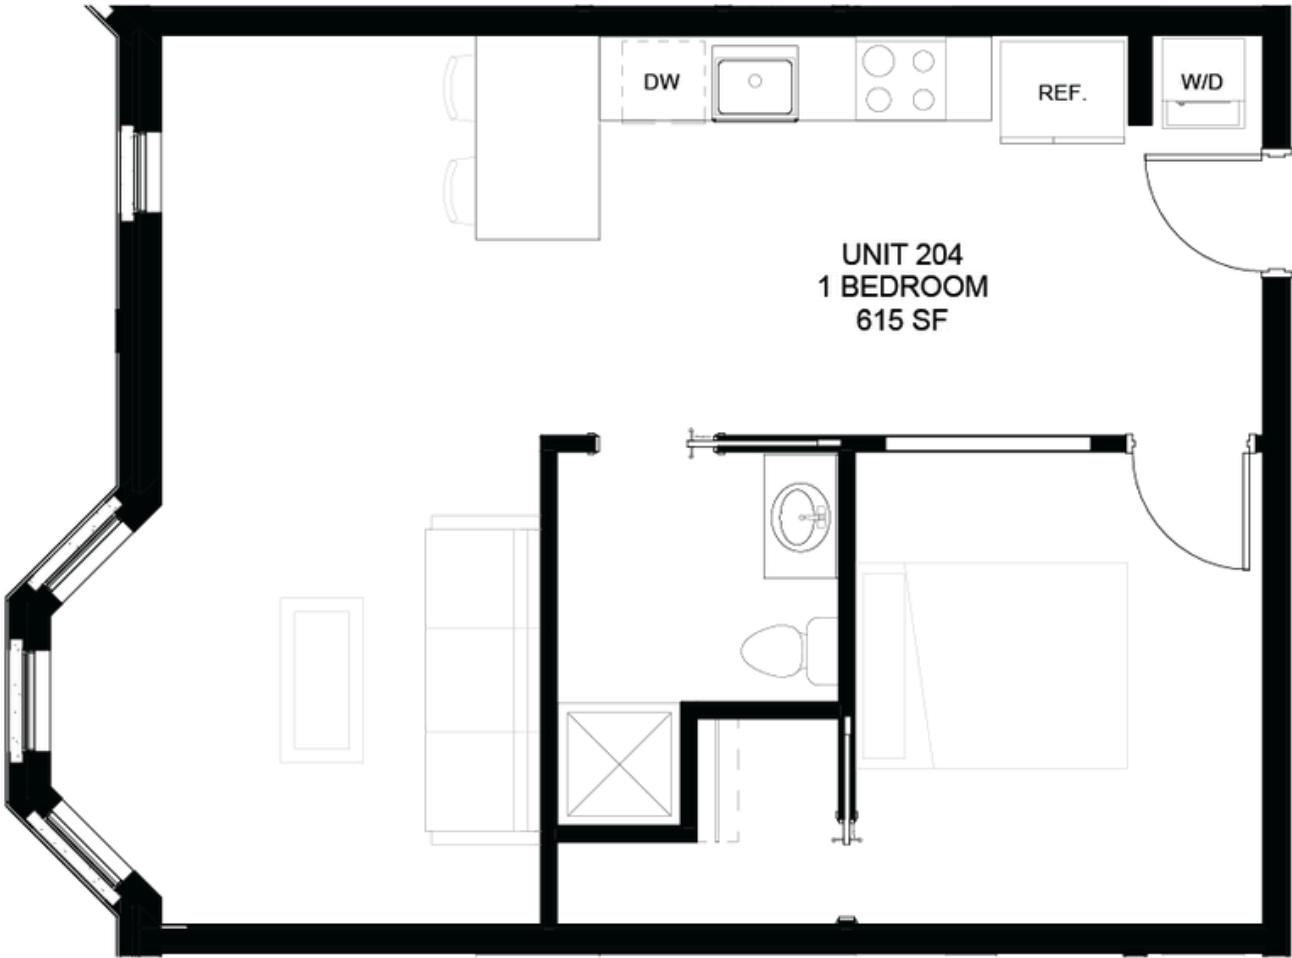

204

ONE BEDROOM GARAGE INCLUDED

GLENARMRESIDENCES.COM

| | |
|----------------|-----------------|
| LAYOUT | 1 BEDROOM |
| BATH | 1 BATH |
| SQUARE FEET | 615 |
| FLOOR | SECOND FLOOR |
| GARAGE | INCLUDED |
| FINISH PACKAGE | WHITE AND BRASS |

Prices, plans and terms are effective on the date of publication and are subject to change without notice. Square footage is approximate per architectural plan and actual square footage may vary. Buyer should do his/her own evaluation of usable space available. Features and selections may vary and may not be included in purchase price. RTO 61522