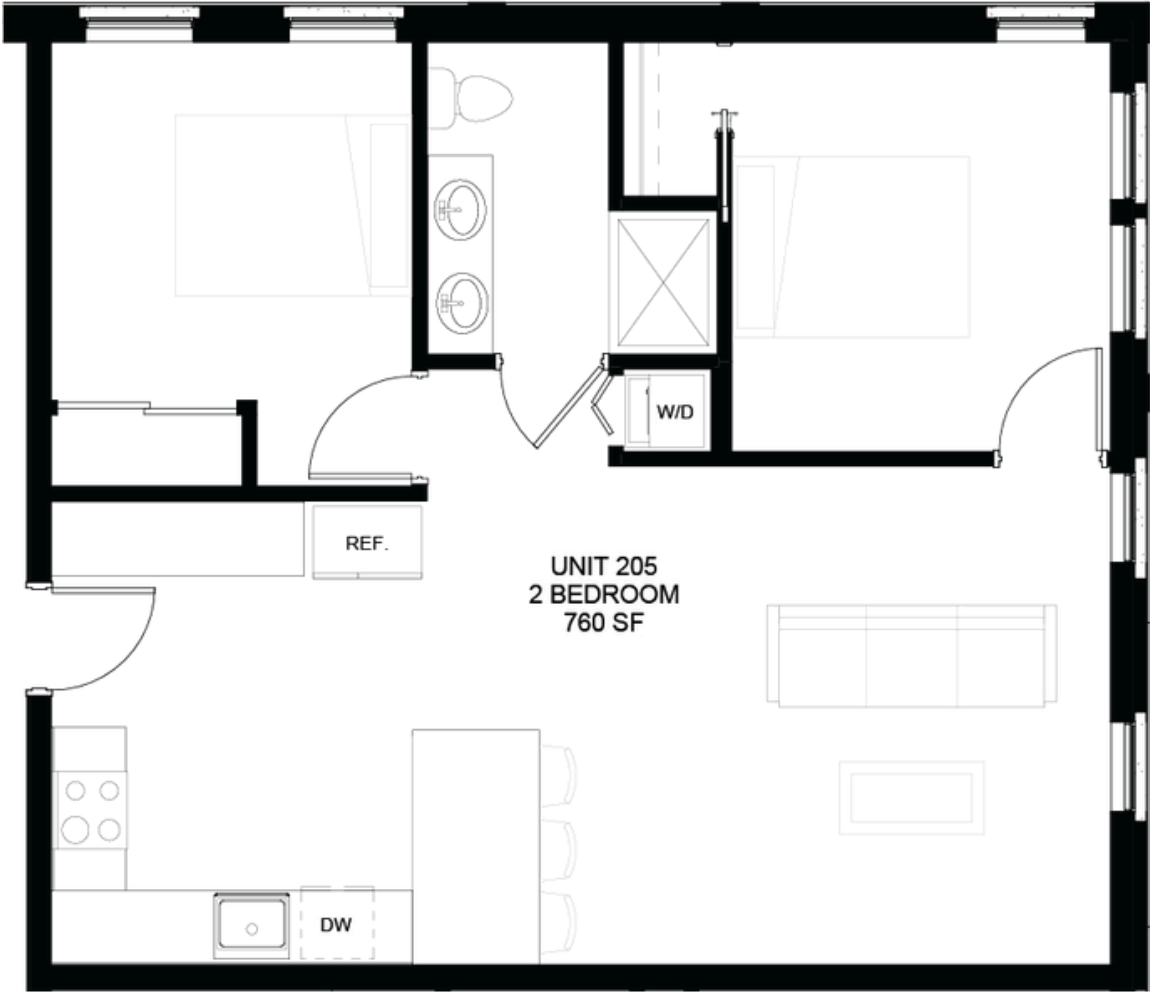

205

TWO BEDROOM GARAGE INCLUDED

GLENARMRESIDENCES.COM

LAYOUT	2 BEDROOM
BATH	2 BATH
SQUARE FEET	760
FLOOR	SECOND FLOOR
GARAGE	INCLUDED
FINISH PACKAGE	WHITE AND BRASS

Prices, plans and terms are effective on the date of publication and are subject to change without notice. Square footage is approximate per architectural plan and actual square footage may vary. Buyer should do his/her own evaluation of usable space available. Features and selections may vary and may not be included in purchase price. RTO 61522