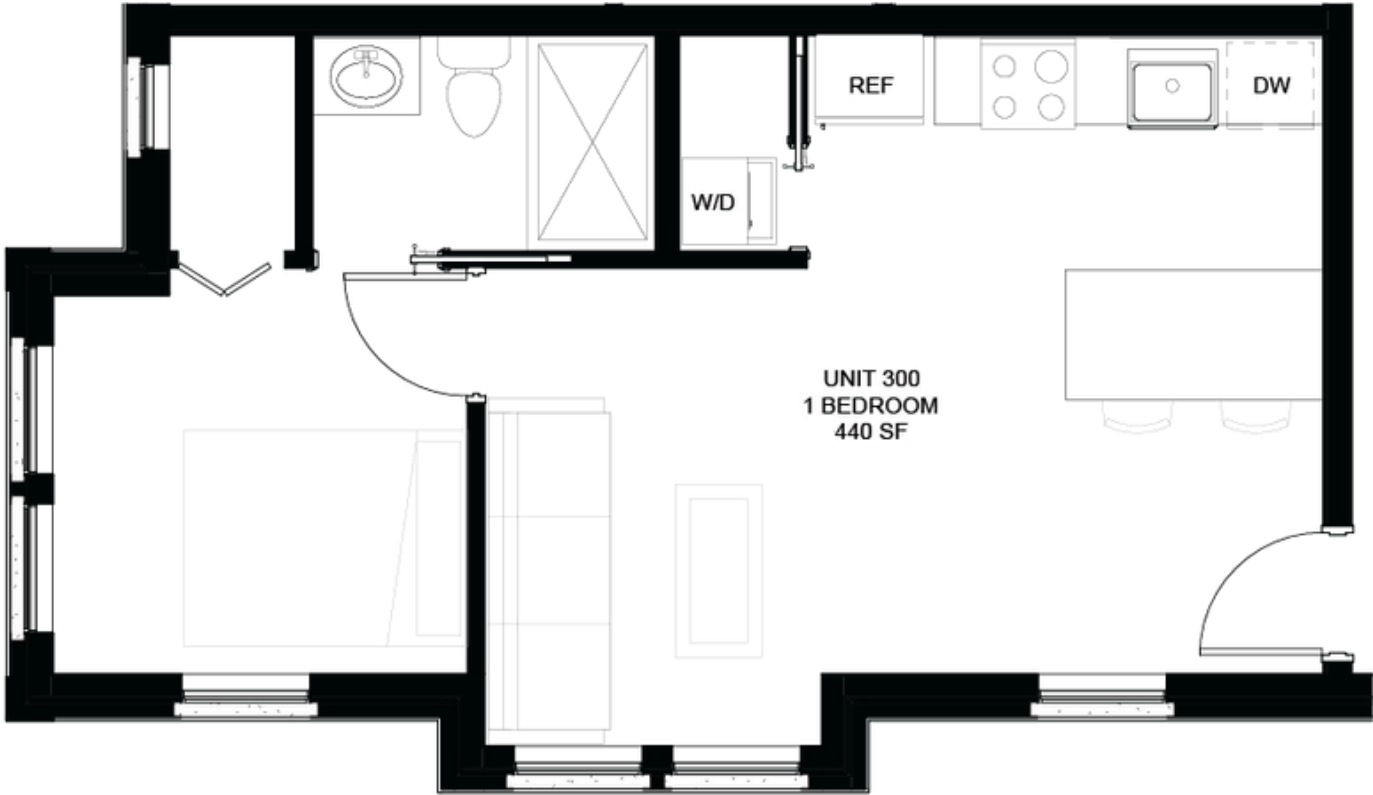

# 300

## ONE BEDROOM TOP FLOOR

GLENARMRESIDENCES.COM

LAYOUT	1 BEDROOM
BATH	1 BATH
SQUARE FEET	440
FLOOR	THIRD FLOOR
GARAGE	NOT INCLUDED
FINISH PACKAGE	WHITE AND BRASS

Prices, plans and terms are effective on the date of publication and are subject to change without notice. Square footage is approximate per architectural plan and actual square footage may vary. Buyer should do his/her own evaluation of usable space available. Features and selections may vary and may not be included in purchase price. RTO 61522