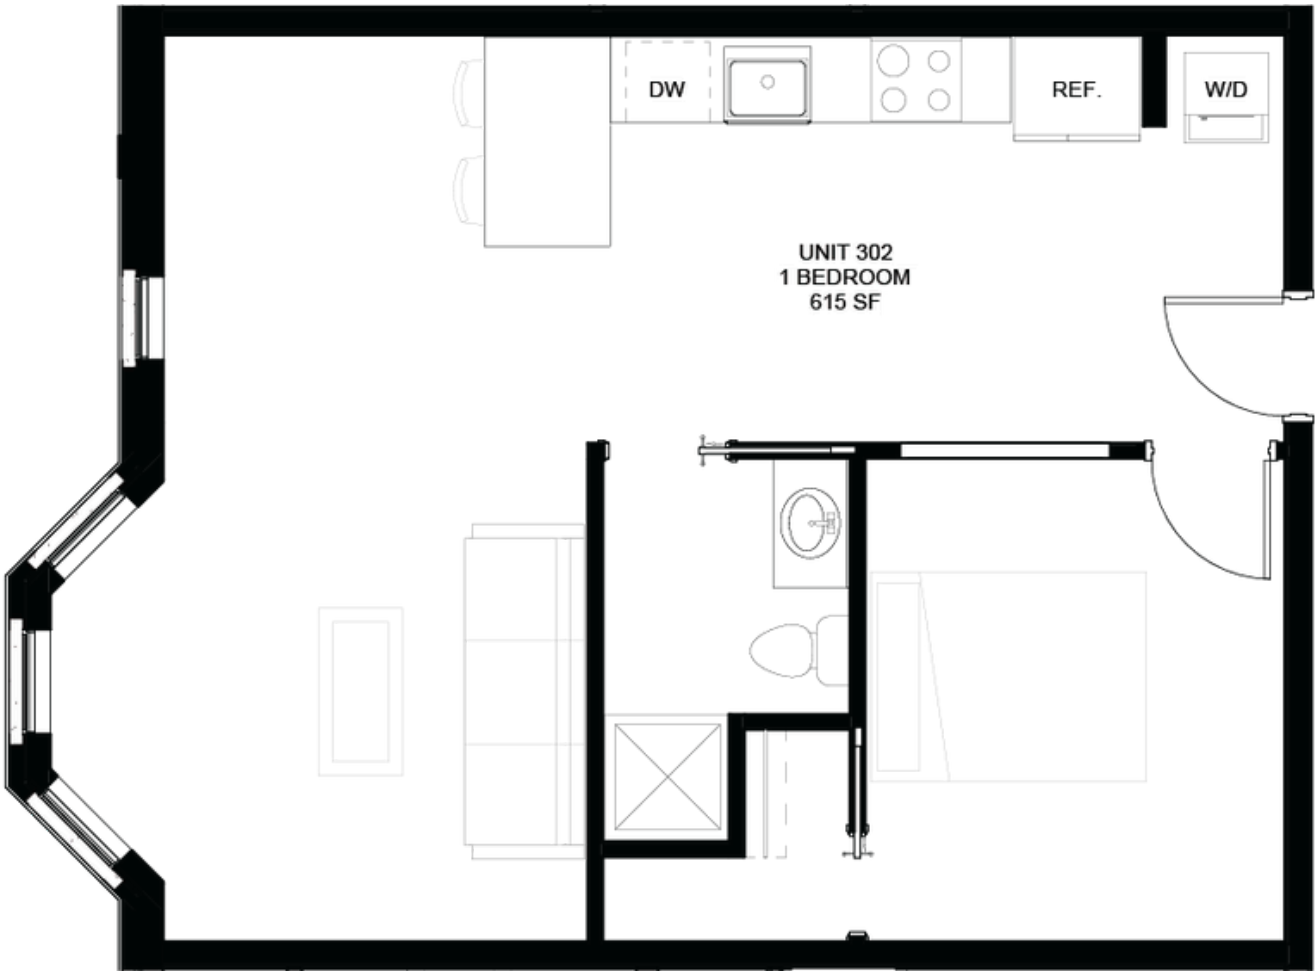

# 302

## ONE BEDROOM TOP FLOOR

GLENARMRESIDENCES.COM

LAYOUT	1 BEDROOM
BATH	1 BATH
SQUARE FEET	615
FLOOR	THIRD FLOOR
GARAGE	NOT INCLUDED
FINISH PACKAGE	WHITE AND BRASS

Prices, plans and terms are effective on the date of publication and are subject to change without notice. Square footage is approximate per architectural plan and actual square footage may vary. Buyer should do his/her own evaluation of usable space available. Features and selections may vary and may not be included in purchase price. RTO 61522