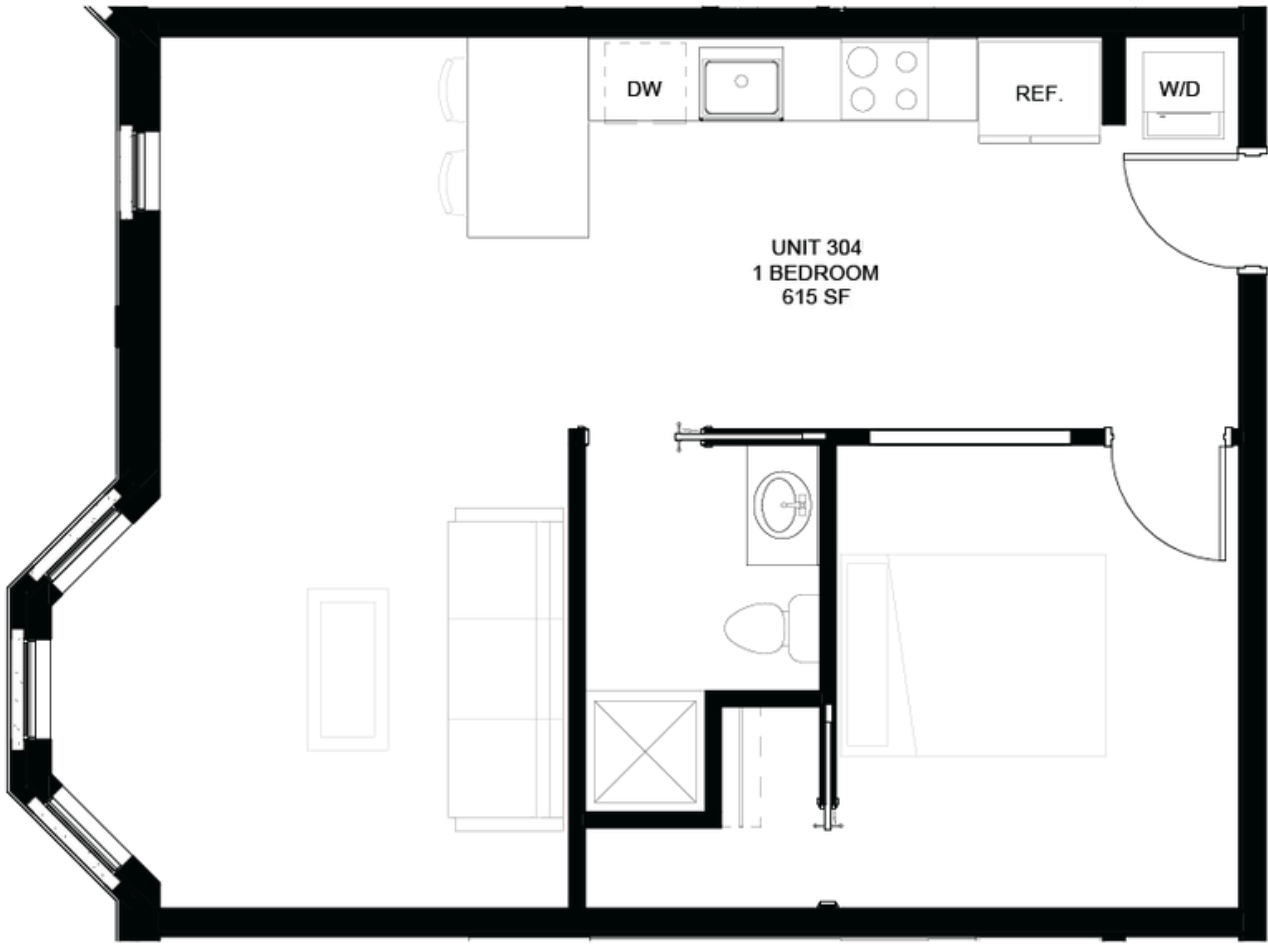

304

ONE BEDROOM GARAGE INCLUDED

GLENARMRESIDENCES.COM

LAYOUT	1 BEDROOM
BATH	1 BATH
SQUARE FEET	615
FLOOR	THIRD FLOOR
GARAGE	INCLUDED
FINISH PACKAGE	WHITE AND BRASS

Prices, plans and terms are effective on the date of publication and are subject to change without notice. Square footage is approximate per architectural plan and actual square footage may vary. Buyer should do his/her own evaluation of usable space available. Features and selections may vary and may not be included in purchase price. RTO 61522