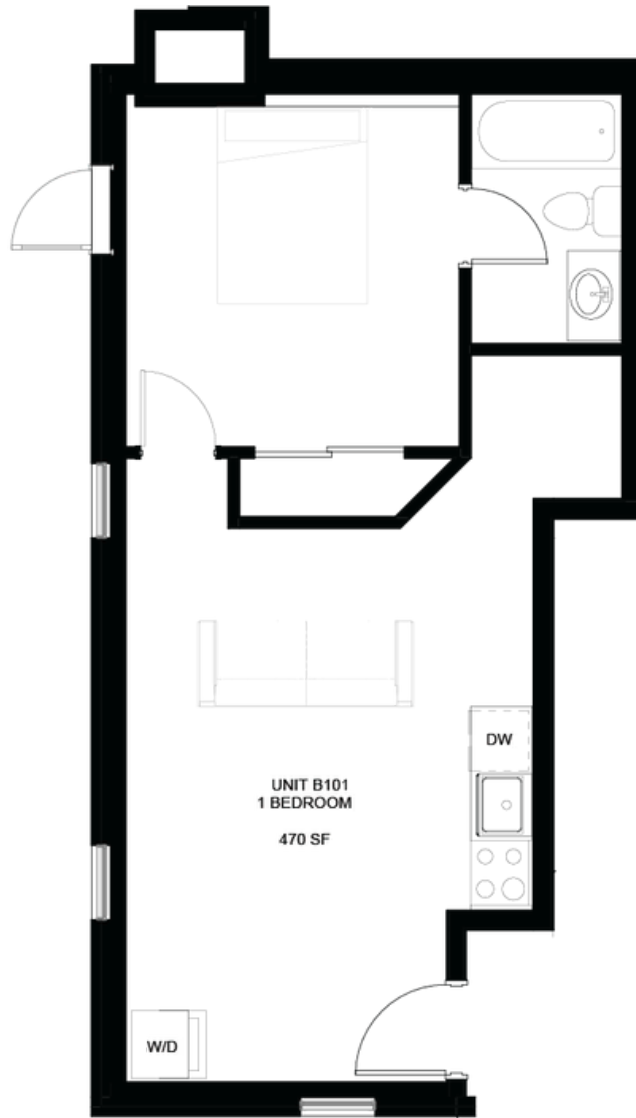

B101

ONE BEDROOM BUILDING B

GLENARMRESIDENCES.COM

LAYOUT	1 BEDROOM
BATH	1 BATH
SQUARE FEET	470
FLOOR	FIRST FLOOR
GARAGE	NOT INCLUDED
FINISH PACKAGE	WHITE AND BRASS

Prices, plans and terms are effective on the date of publication and are subject to change without notice. Square footage is approximate per architectural plan and actual square footage may vary. Buyer should do his/her own evaluation of usable space available. Features and selections may vary and may not be included in purchase price. RTO 61522