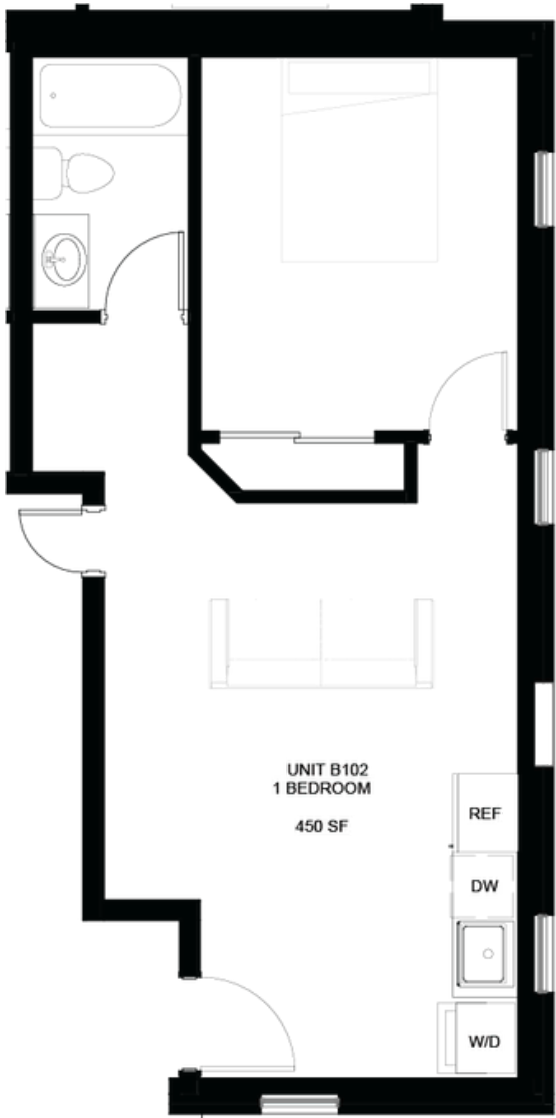

# B102

## ONE BEDROOM

### BUILDING B

GLENARMRESIDENCES.COM

LAYOUT	1 BEDROOM
BATH	1 BATH
SQUARE FEET	450
FLOOR	FIRST FLOOR
GARAGE	NOT INCLUDED
FINISH PACKAGE	WHITE AND BRASS

Prices, plans and terms are effective on the date of publication and are subject to change without notice. Square footage is approximate per architectural plan and actual square footage may vary. Buyer should do his/her own evaluation of usable space available. Features and selections may vary and may not be included in purchase price. RTO 61522