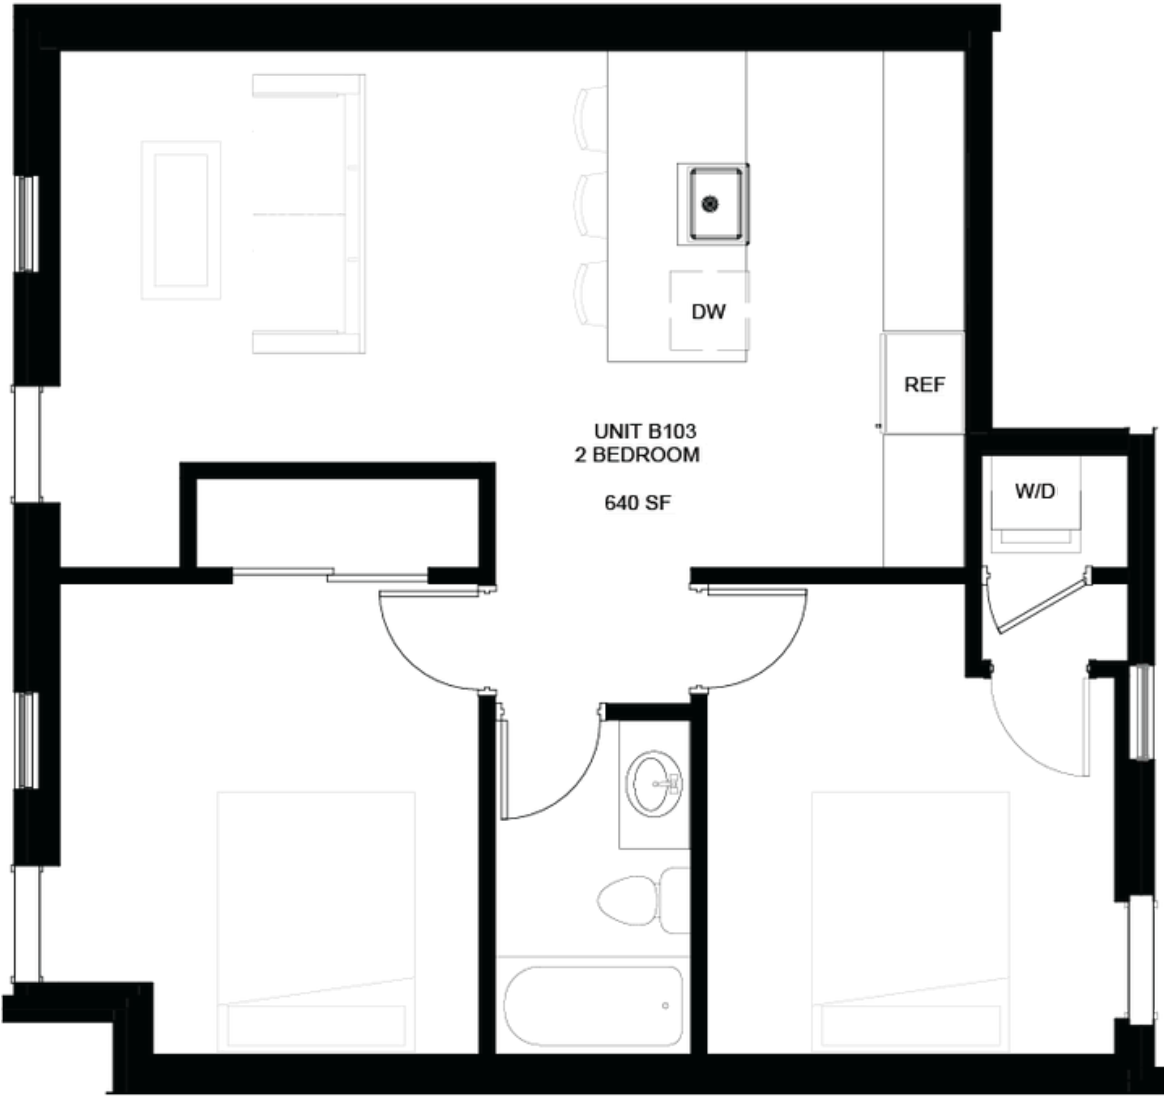

B103

TWO BEDROOM

BUILDING B PREMIUM

GLENARMRESIDENCES.COM

LAYOUT	2 BEDROOM
BATH	1 BATH
SQUARE FEET	640
FLOOR	FIRST FLOOR
GARAGE	NOT INCLUDED
FINISH PACKAGE	WHITE AND BRASS

Prices, plans and terms are effective on the date of publication and are subject to change without notice. Square footage is approximate per architectural plan and actual square footage may vary. Buyer should do his/her own evaluation of usable space available. Features and selections may vary and may not be included in purchase price. RTO 61522